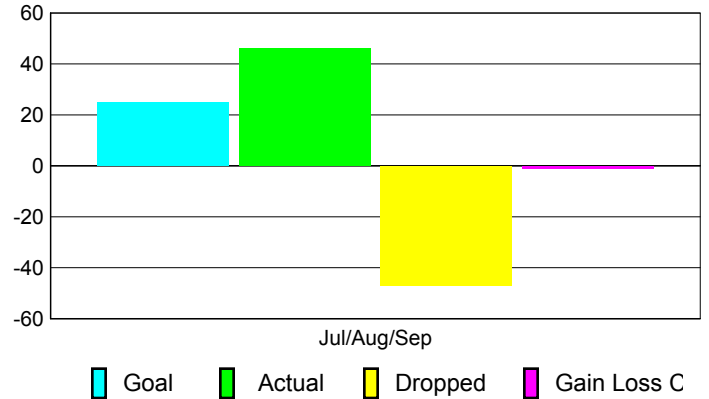

Membership Results 2010-2011

Goal, New, Dropped, Gain/Loss